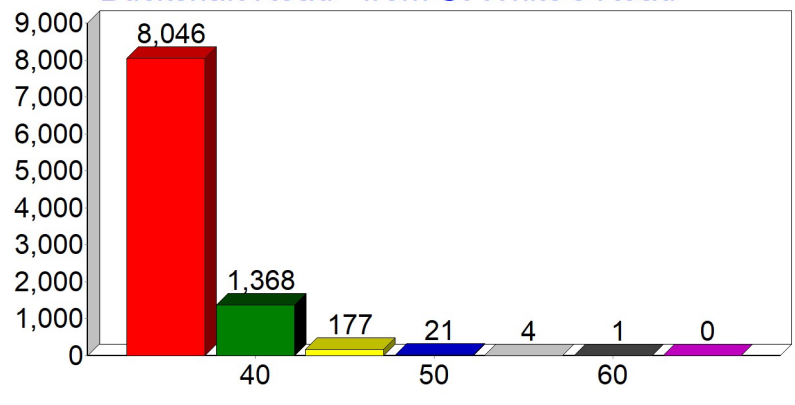

## SpeedWatch

VAS data report for the period October - December 2022

**Buckshaft Road - from St White's Road \***

Highest speed recorded this period:  
**60 MPH**

Total below 30 mph:	30437
Total above 30 mph:	9617
Grand total:	40054
% above 30 mph:	24

**Ruspidge Road - from St White's Road \***

Total below 30 mph:	53987
Total above 30 mph:	6660
Grand total:	60647
% above 30 mph:	11

**Soudley - from the Heritage Centre \***

The Vehicle Activated Signs (VAS) were funded by the PCC through a grant to the Parish