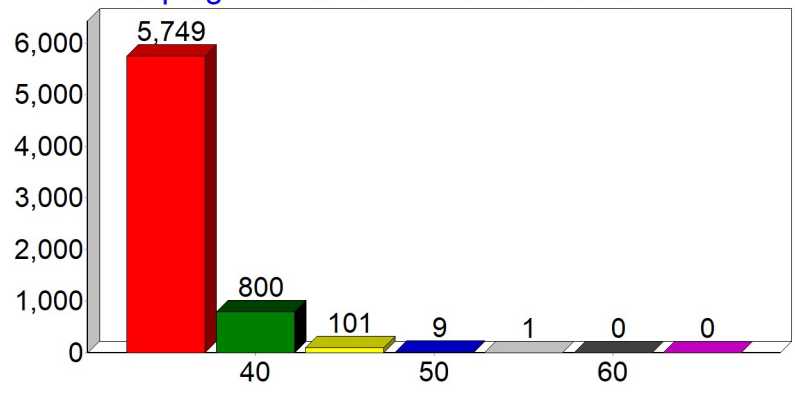

## SpeedWatch

VAS data report for the period October - December 2022

**Buckshaft Road - from St White's Road \***

Highest speed recorded this period:  
**60 MPH**

Total below 30 mph:	30437
Total above 30 mph:	9617
Grand total:	40054
% above 30 mph:	24

**Ruspidge Road - from St White's Road \***

Total below 30 mph:	53987
Total above 30 mph:	6660
Grand total:	60647
% above 30 mph:	11

**Soudley - from the Heritage Centre \***

The Vehicle Activated Signs (VAS) were funded by the PCC through a grant to the Parish

Total below 30 mph:	22664
Total above 30 mph:	12852
Grand total:	35516
% above 30 mph:	36

\* Direction; this is the direction FROM which vehicles are approaching the VAS (Vehicle Activated Sign)  
Signs are located: Junction of Ruspidge Road and Railway Road, beside Soudley ponds and near No. 7a Buckshaft Road