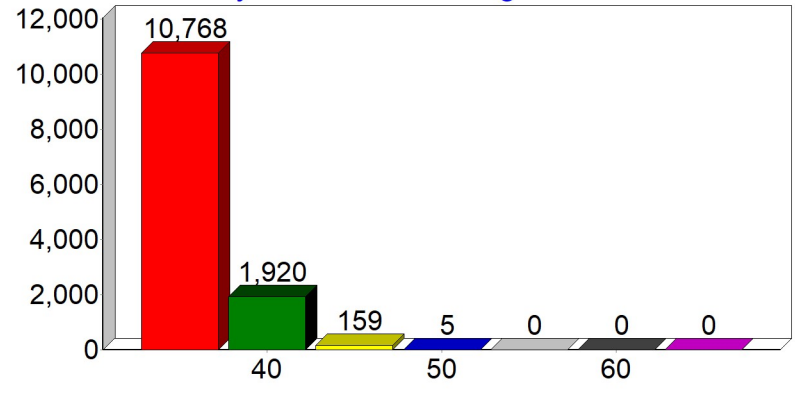

## SpeedWatch

VAS data report for the period October - December 2022

**Buckshaft Road - from St White's Road \***

Highest speed recorded this period:  
**60 MPH**

Total below 30 mph:	30437
Total above 30 mph:	9617
Grand total:	40054
% above 30 mph:	24

**Ruspidge Road - from St White's Road \***

Total below 30 mph:	53987
Total above 30 mph:	6660
Grand total:	60647
% above 30 mph:	11

**Soudley - from the Heritage Centre \***

The Vehicle Activated Signs (VAS) were funded by the PCC through a grant to the Parish

Total below 30 mph:	22664
Total above 30 mph:	12852
Grand total:	35516
% above 30 mph:	36

\* Direction; this is the direction FROM which vehicles are approaching the VAS (Vehicle Activated Sign)  
Signs are located: Junction of Ruspidge Road and Railway Road, beside Soudley ponds and near No. 7a Buckshaft Road